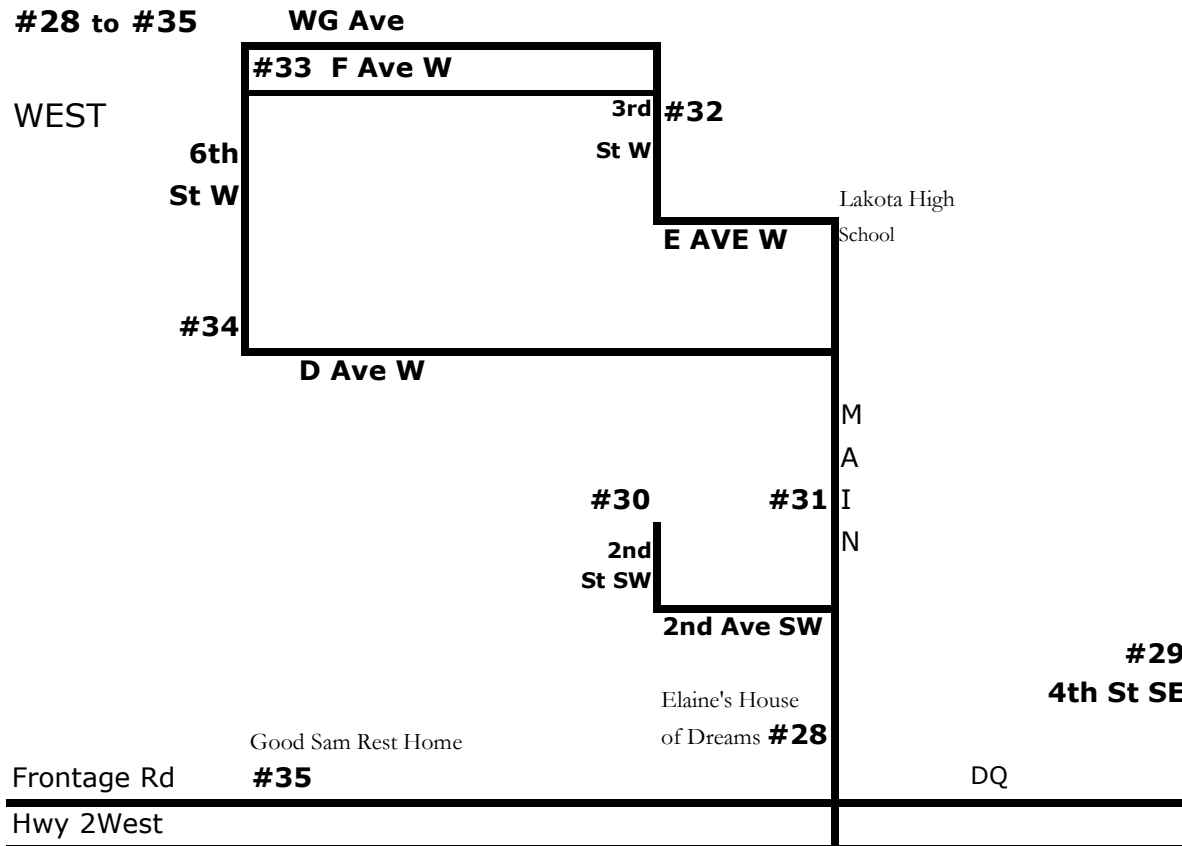

MICHIGAN
#5 to #16

WEST

NORTH

LAKOTA
#28 to #35

WEST

The numbers identify Barn Quilt addresses, choose your own route.

25 26 27

- | | |
|---|--|
| <ul style="list-style-type: none"> 1 Centennial Star, Hwy 35, Whitman (Erickson's Quonset) 2 Star of the East, 4547 Hwy 35, Michigan 3 Colonial Pattern & Diamonds, 11841 43 St NE, Michigan 4 Cancer Ribbon, 4364 Hwy 35, Michigan 5 Three Country's Joined, 309 Jeanette Ave, Michigan 6 One-room Schoolhouse, 221 Jeanette Ave So, Michigan 7 Prairie Blossom, 114 E James St, Michigan 8 Mom's Quilt, 310 Jeanette Ave, Michigan 9 Star of Life, 117 Broadway, Michigan Area Amb Service 10 Ray of Blessings, Catholic Church, Michigan 11 Three Bibles, Michigan Lutheran Church 12 My Pride, 205 Winnefred, Michigan 13 Tumbling Maple Leaves, 2nd St W, Michigan 14 Yellow and Green in Motion, Leading Edge, Michigan 15 American Valor, Michigan (Hwy 2E frontage road) 16 Quilted Plum Typepad (N side Hwy 2) & Sunflower Hwy 2E frontage road 17 Farming Heritage, 4175 111 Ave NE, Michigan 18 QUILT COMING SOON!! Petersburg Luth Church, Petersburg 19 Air Castle, Nettiques, 405 2nd Ave, Petersburg 20 Prairie Isle Connected & Star, 12301 Hwy 2, Petersburg 21 My Stained Glass, 3950 Co Rd 35, Michigan | <ul style="list-style-type: none"> 22 Our Country, 11349 37 St NE, Michigan 23 Modified Mariner's Compass, 3523 CoRd 35, Michigan 24 Melrose #4 School Days, Co Rd 35 25 Wild Rose, Stump Lake Village 26 Stars and Stripes, Stump Lake Village 27 Dove in the Window, Stump Lake Village 28 Grandma's Dream, Elaine's House of Dreams, Lakota 29 Diana's Cross, 202 4 St SE, Lakota 30 Monogram, 2nd St SW, Lakota (Wagness' Quonset) 31 Long May She Wave, 107 Main St, Lakota 32 4G Memory KeKe, 603 D Ave W, Lakota 33 Amish Star, 518 F Ave W, Lakota 34 Star of the East, 612 3rd St W, Lakota 35 North Dakota, Good Sam Rest Home, Lakota, Hwy 2W |
|---|--|